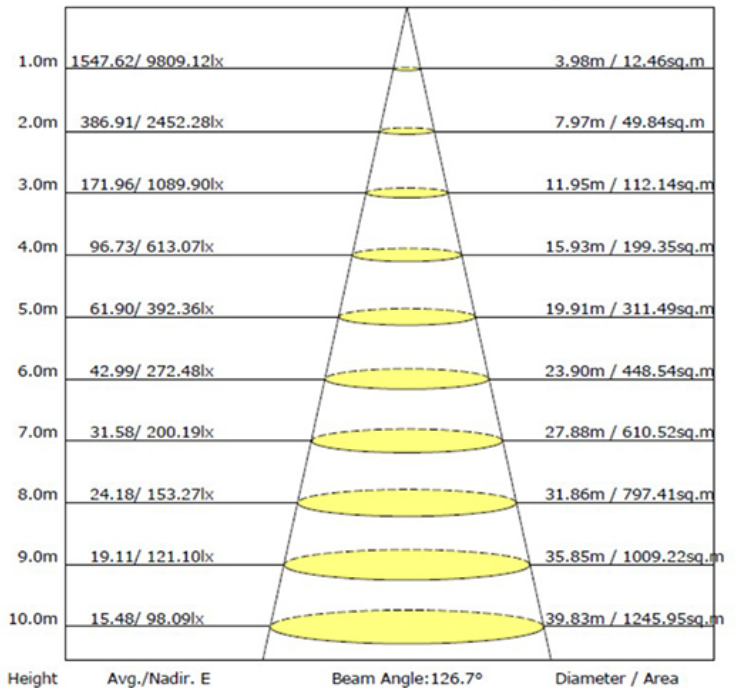

ADJUSTABLE LIGHT COLOR

Note: The curves indicate the illuminated area and the average illumination when the luminaire is at different distance.

Weight: 4.85lb

Model:#	Description	wattage	lumens
HL150UFO/CCT	150Watt UFO High Bay LED Fixture Black Body, Adjustable 3CCT & Watt	150/120/100W	20250/16200/13500

* 5 Year Limited Warranty

UPC: 80680215594-4