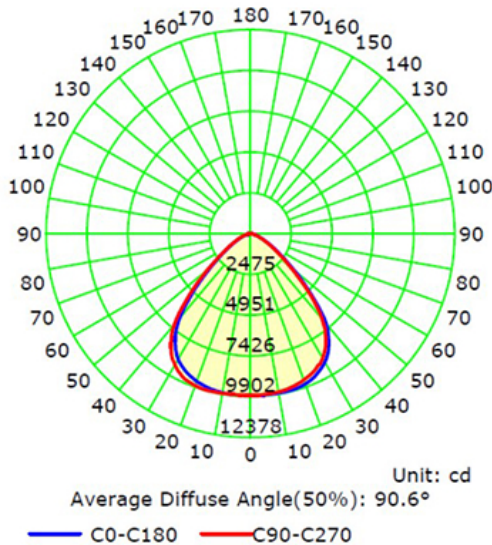

WARRANTY

* 5-YEAR