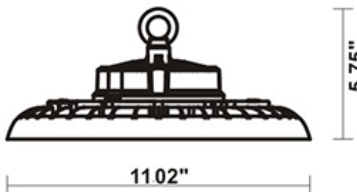

WARRANTY

* 5-YEAR