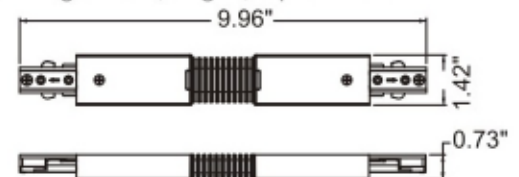

FLEX CONNECTOR (H-TYPE)

- Connect Two Tracks in Different Angles. Can be Flexed to 90° Angle Left, Right, Up or Down