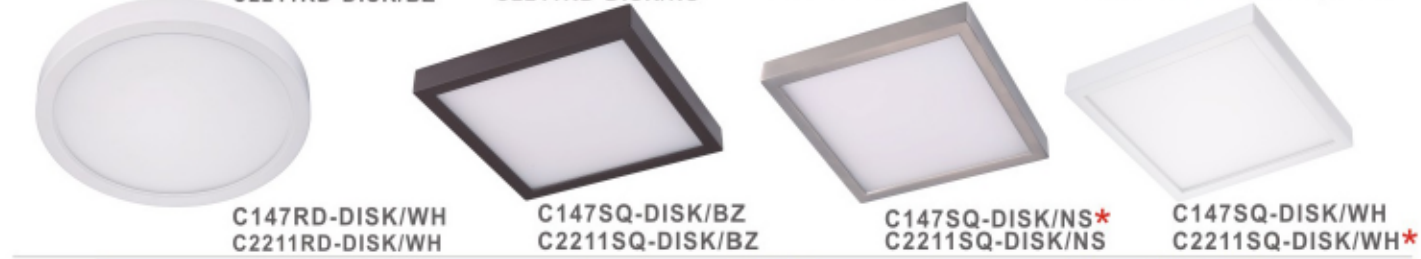

C147RD-DISK/BZ
C2211RD-DISK/BZ

C147RD-DISK/NS
C2211RD-DISK/NS

C147RD-DISK/WH
C2211RD-DISK/WH

C147SQ-DISK/BZ
C2211SQ-DISK/BZ

C147SQ-DISK/NS*
C2211SQ-DISK/NS

C147SQ-DISK/WH
C2211SQ-DISK/WH*