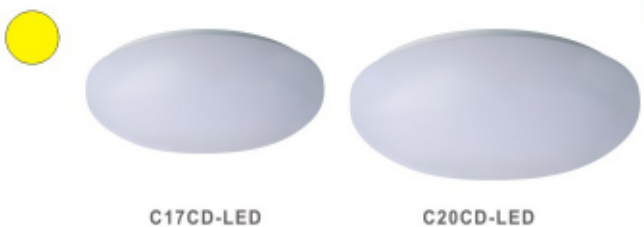

CCT LED CIRCULAR CLOUD FIXTURE

- Circular LED Module for Smooth Even Light
- Powder Coated Metal Body with Acrylic Lens
- 50,000 Hours Life
- Dimmable, 10" and 13" are 3000K,3500K, and 4000K
- 15Watts 10" , and 21Watts 13"
- JA8

C17CD-LED

C20CD-LED

LED DECORATIVE CEILING FIXTURE

- Circular LED Module Gives Smooth Even Light
- Dimmable, 3000K Warm White
- 15Watts 11" and 26Watts 15"
- Available in Nickel Satin and Bronze
- JA8