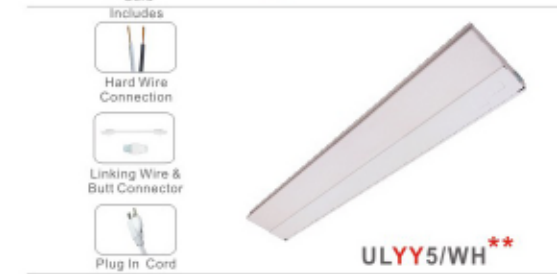

**ULZZ4-DCT\*\*\***

**CCT**

**Dimmable**

Linking Switch Box Sold Separately

UL4-HWS

**Adjustable Color Under-Cabinet Fixture**

- 1" Thin LED Dimmable Under - Cabinet and 4" Wide
- 25,000 Hour Lamp Life
- Powder Coated White Finish
- Plug in or Hard Wire and Linking Connector Included
- 9 Inch 3Watts, 12 Inch 5Watts, 18 Inch 8Watts, 24 Inch 12Watts, 32 Inch 16Watts, 40 Inch 20Watts
- Adjustable Color Temperature Under-Cabinet Fixture 3000K & 4000K & 5000K in One Unit
- Title24, 90 CRI