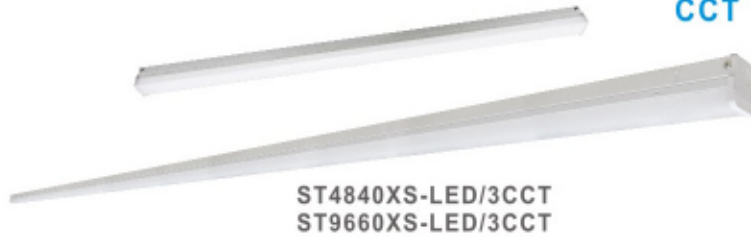

SH4848HO-LED

**48" DUAL LAMP HIGH LUMEN SHOP LIGHT**

- 48W 5500Lumens, High Lumen Per Watt Unit
- Includes On/Off Pull Chain Switch and a 5 Foot Power Cord
- No Lamps to Purchase or Replace
- Hanging Hardware Included
- Can also be Surface Mounted
- Instant On Full Brightness
- 25,000 Hours Rated Life
- 5000K Day Light Color
- Convenience Outlet for Easy Linking

SH4880PO-HO

**48" EXTRA HIGH LUMEN SHOP LIGHT**

- 84W 10000Lumens, High Lumen Per Watt Unit
- Includes On/Off Pull Chain Switch and a 5 Foot Power Cord
- No Lamps to Purchase or Replace
- Hanging Hardware Included
- Can also be Surface Mounted
- Instant On Full Brightness
- 25,000 Hours Rated Life
- 5000K Day Light Color
- Convenience Outlet for Easy Linking

**4 FT LED SINGLE & DOUBLE TUBE STRIP**

- Two 15 Watt LED T8 Lamp, 3600 Combined Lumens\*
- Operates on 120-277V
- Ceiling Mount or Suspended
- 4000K Cool White
- Application: Garages, Restrooms, Carports, Walkways
- Standard 4" Strip Housing
- Tradition Housing with Lamp