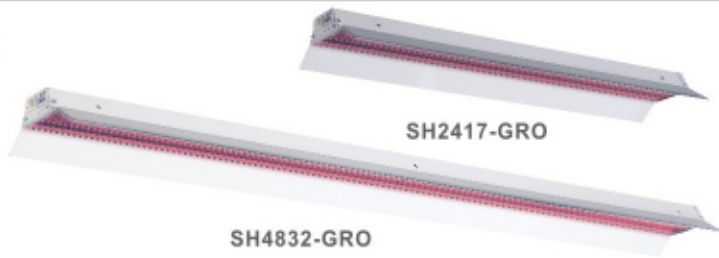

24" & 48" DUAL STAGE LED GROW LIGHT

- 2 Stages for Entire Growth Cycle Flip Switch from Vegetative Stage to the Flowering Stage
- 17 Watt and 32 Watt LED
- Operates on 120V, High PPF
- Targeted Spectrum For ALL Plants Types, Indoor Growing
- Linkable Up to 30 Units(4Ft), 60Units (2Ft)
- 6 Ft Cord
- Hanging Hardware Included
- 50,000 Hours Lamp Life