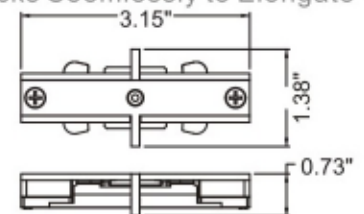

JOINER CONNECTOR (H-TYPE)

- Connect Two Tracks Seamlessly to Elongate Your Track