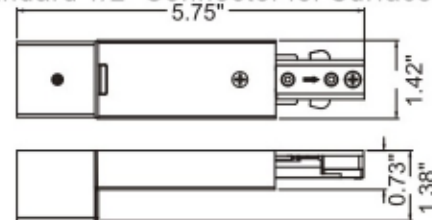

CONDUIT FEED (H-TYPE)

- Use Standard 1/2" Connector for Surface Wiring