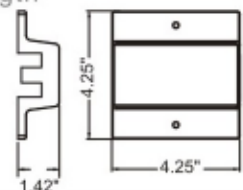

FLOATING CANOPY (H-TYPE)

- Allows Track to be Powered Anywhere Along the Length of the Track