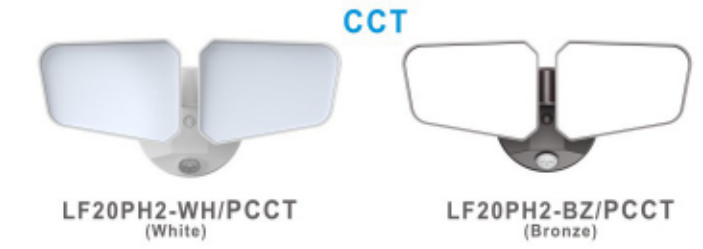

**20 Watt LED Dual Head Security Flood Light**

- Ideal for Driveways, Garages, Patios, Warehouse, Walkways, Parking Lots, and Recreational Areas
- Wall Mount with Standard Canopy, Aluminum Body.
- Can be Used to Replace Existing Halogen Security Light
- Dawn and Dusk Photocell Kit Sold Separately
- White and Bronze Available
- Install Optical Lens to Convert 5000K to 3000K
- Also Available As A 3000K Unit