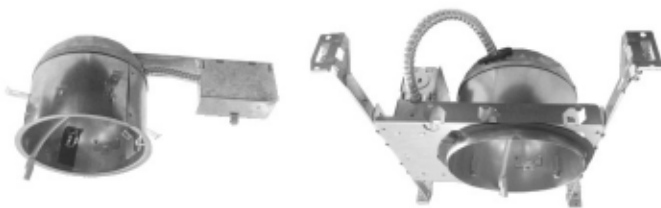

R6RMSLED-IC

R6NCSLED-IC

6" Shallow LED Can

- New Construction and Remodel Housing
- Brackets Come with Pre-Installed Nails(NC)
- Adjustable Brackets & Standard LED Plug
- Aluminum Material for Better Heat Dissipation of LED Fixtures
- IC Rated

Model#	Description	LED Wattage	Kelvin Color	Lumens	Lamp Life	Case Pack	Dimensions (DxH)	UPC
R3RMLED	3 Inch Remodel Can	N/A	N/A	N/A	N/A	6	3"	793573-74924-6
R3NCLED	3 Inch New Construction Can	N/A	N/A	N/A	N/A	6	3"	793573-74923-9
R4RMLED-IC	4 Inch Remodel Can	N/A	N/A	N/A	N/A	6	4"	793573-74844-7
R4NCLED-IC	4 Inch New Construction Can	N/A	N/A	N/A	N/A	6	4"	793573-74842-3
R6RMLED-IC	6 Inch Remodel Can	N/A	N/A	N/A	N/A	6	6"	793573-74845-4
R6NCLED-IC	6 Inch New Construction Can	N/A	N/A	N/A	N/A	6	6"	793573-74843-0
R6RMSLED-IC	Remodel Short Can	N/A	N/A	N/A	N/A	6	6"	680596-58266-3
R6NCSLED-IC	New Construction Short Can	N/A	N/A	N/A	N/A	6	6"	680596-58265-6