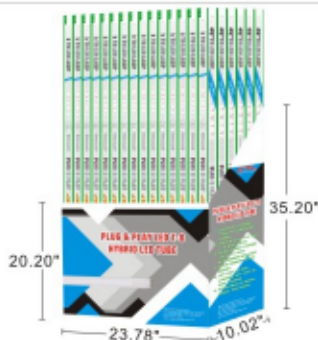

DISPLAYS AVAILABLE

Interior Dividers

SOCKETS