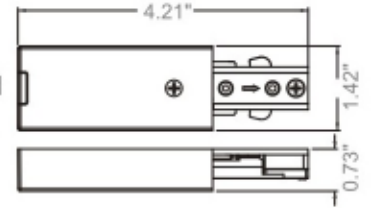

END CONNECTOR (H-TYPE)

- Used for Direct Wiring Through the Ceiling
- Feed Track from Above with Flexible Conduit, or End Feed in Pendant Systems.