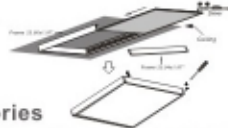

New: Back lit adjustable CCT panel also available

CL36P14-D/DL

CL2X3P22-CCT\*

CL3X5P24-CCT\*

**LED PANEL LIGHT 1'x4', 2'x2' & 2'x4'**

- 50,000 Hour Life, Instant on LED
- Available in 5000K Day Light
- Adjustable CCT 3000K/4000K/5000K\*
- 10% 0-10V Dimming
- Surface Mounting Kits Available
- Includes Earth Quake Clips