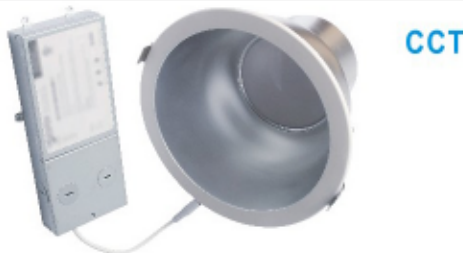

8" ARCHITECTURAL LED TRIM KIT & CAN

- Adjustable Color Settable 3000K Soft Warm White, 3500K Bright Warm White and 4000K Cool White
- 400 Watt Equivalent
- Dimmable, 90CRI
- 40 Watt LED 4000lumens Output
- 120-277V, 50,000 Hour Life
- Installs Directly to Ceiling Drywall, No Frame Needed

Model#	Description	LED Wattage	Kelvin Color	Lumens	Lamp Life	Case Pack	Dimensions (DxH)	UPC
LC12RT4-SQW/CCT	4 Inch Dimmable Square, Retrofit Can Kit 5CCT	10W	2700K/3000K/3500K/4000/5000K	700	50,000	6 pcs	5-1/8"x3"	680596-581697
LC19RT6-SQW/WW	5&6 Inch Dimmable Square, Retrofit Can Kit Warm White	15W	3000K	1000	35,000	6 pcs	7-5/16"x3-1/2"	680596-581703
LC9RT4-PIVOT/CCT	4 Inch Dimmable, Pivoting Retrofit Can Kit, 5CCT	9W	2700K/3000K/3500K/4000/5000K	650	50,000	6 pcs	5.51"x5.52"	793573-747990
LC17RT6-PIVOT/WW	6 Inch Dimmable, Pivoting Retrofit Can Kit Warm White	17W	3000K	1250	25,000	6 pcs	7-1/2"x3-1/2"	793573-749307
LC7PAR16-ECO/WW	7W 3&4 Inch Recess Trim PAR16 Retrofit Lamp Kit	7W	3000K	500	25,000	6 pcs	1-31/32"x2-7/32"	793573-749840
LC7PAR16-ECO/DL	7W 3&4 Inch Recess Trim PAR16 Retrofit Lamp Kit	7W	5000K	500	25,000	6 pcs	1-31/32"x2-7/32"	680596-582359
LC27RT6-AR/CCT	6 Inch, Retrofit Can Kit, Aluminum Reflector, 3CCT	27W	3000K/3500K/4000K	2700	50,000	8 pcs	7.48"x5.9"	680596-581826
LC40RT8-AR/CCT	8 Inch, Retrofit Can Kit, Aluminum Reflector, 3CCT	40W	3000K/3500K/4000K	4000	50,000	4 pcs	9.25"x7.12"	793573-749789