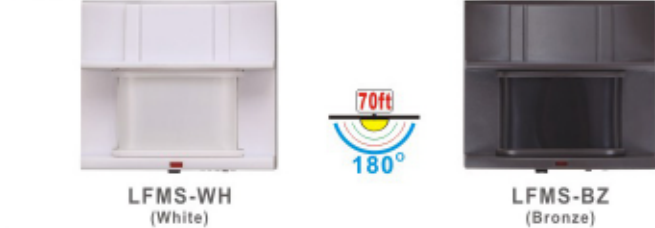

(Accessories)

Replacement Motion Sensor Unit

- For Use with Outdoor Lighting. This Includes Flood Lights, Security Lights, Area Lights, and More.
- Integrated Dusk to Dawn Photocell.
- For Use with any Incandescent, CFL or LED Lamp.
- Plastic Poly-Carbonate Unit.