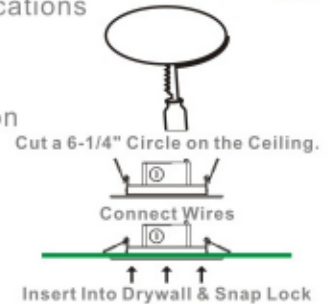

CCT

**4&6 INCH DIRECT MOUNT DOWNLIGHT**

- Wet Locations
- Suitable for Indoor & Wet Locations
- 50,000 Hour Life Time
- Standard Knockout for Romex or Conduit Connection
- 3000K & 5000K Adjustable

CCT

**EASY INSTALLATION  
NO CAN OR J-BOX NEEDED!**