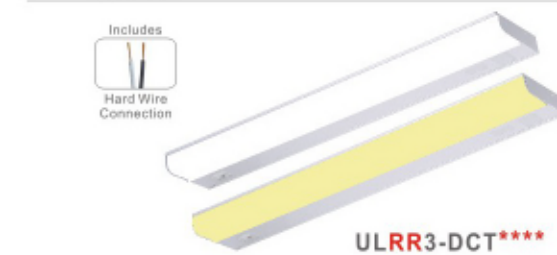

**ULYY5/WH\*\***

**CCT**

**Dimmable**

Linking Switch Box Sold Separately

UL5-HWS

**Dual Color LED Under-Cabinet Task**

- 1" Thin LED Dimmable Under - Cabinet and 5" Wide
- 25,000 Hour Lamp Life
- Powder Coated White Finish
- Plug in or Hard Wire and Linking Connector Included
- 9 Inch 5Watts, 12 Inch 6Watts, 18 Inch 9Watts, 24 Inch 11Watts, 33 Inch 13Watts, 42 Inch 16Watts Available
- Warm White 3000K, 4000K Cool White Adjustable
- Title24, 90 CRI