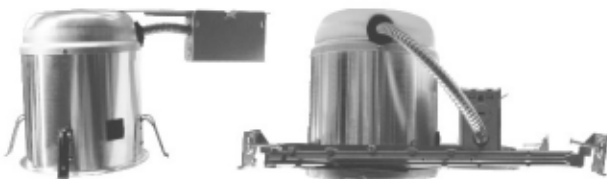

R6RMLED-IC

R6NCLED-IC

6" Dedicated LED Recess Cans

- New Construction and Remodel Housing
- Brackets Come with Pre Installed Nails(NC)
- Adjustable Brackets & Standard LED Plug
- Aluminum Material for Better Heat Dissipation of LED Fixtures
- IC Rated