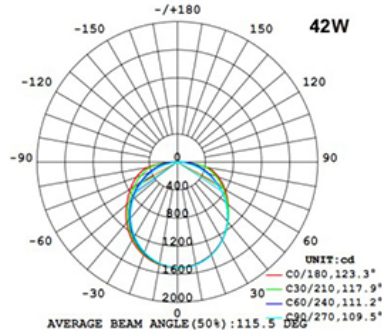

LED
TECHNOLOGY

50,000 Hours Life, 36/42/50Watt, 120-277VAC

Applications:

Ceiling, T-Bar Drop Ceiling, Troffer Replacement

Features:

- Adjustable Watt 36W, 42W or 50W
- Adjustable Lamp Color 3500K Warm White, 4000K Cool White or 5000K Day Light
- Instant On LED
- 10% 0-10V Dimming
- Low Profile Design.
- Non-Corrosive Powder Coated Steel Body.
- Includes Earth Quake Clips
- Can be Installed with Backup Batteries. (Sold Separately)
- Accessory Surface Mount Frame Available

Specification:

Input Line Voltage:	120-277VAC
Input Power:	36/42/50W
Input Line Frequency:	60Hz
Lamp Life (Rated):	50,000hrs
Minimum Starting Temp:	-20°C
Maximum Operating Temp:	40°C
CCT:	3500K/4000K/5000K
CRI:	≥80
Lumens:	4500/5250/6250
CBCP:	1114/1509/1925
Power Factor:	>0.90
THD:	10%
Dimmable:	10% 0~10V