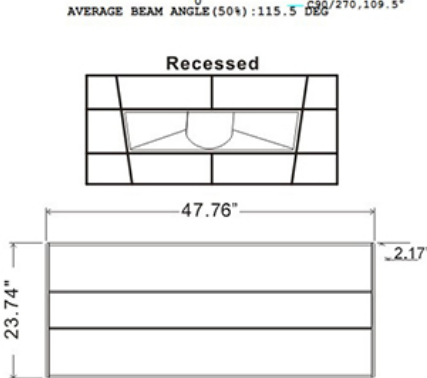

36W

Height	Avg, Emax	Angle: 109.50deg	Diameter
3.281ft	32.69, 103.6fc		9.285ft
1m	351.8, 11151x		283.01cm
6.562ft	8.172, 25.89fc		18.57ft
2m	87.96, 278.71x		566.02cm
9.843ft	3.432, 11.51fc		27.86ft
3m	39.09, 123.91x		849.03cm
13.12ft	2.943, 6.473fc		37.14ft
4m	21.99, 69.671x		1132.04cm
16.4ft	1.307, 4.143fc		46.43ft
5m	14.07, 44.591x		1415.05cm

42W

Height	Avg, Emax	Angle: 109.50deg	Diameter
3.281ft	44.25, 140.2fc		9.285ft
1m	476.3, 15091x		283.01cm
6.562ft	11.06, 35.04fc		18.57ft
2m	119.1, 377.21x		566.02cm
9.843ft	4.917, 15.58fc		27.86ft
3m	52.92, 167.71x		849.03cm
13.12ft	2.766, 8.761fc		37.14ft
4m	29.77, 94.301x		1132.04cm
16.4ft	1.370, 5.607fc		46.43ft
5m	19.05, 60.351x		1415.05cm

50W

Height	Avg, Emax	Angle: 109.46deg	Diameter
3.281ft	56.45, 179.0fc		9.278ft
1m	607.6, 19271x		282.80cm
6.562ft	14.11, 44.75fc		18.56ft
2m	151.9, 481.71x		565.60cm
9.843ft	6.272, 19.89fc		27.83ft
3m	67.51, 214.11x		848.40cm
13.12ft	3.528, 11.19fc		37.11ft
4m	37.98, 120.41x		1131.21cm
16.4ft	2.258, 7.160fc		46.39ft
5m	24.30, 77.061x		1414.01cm

WARRANTY

5-YEAR *

Model:#	Description	wattage	lumens
CL5SID24-CCT	36/42/50 Watt LED Direct/Indirect Troffer 3500K Warm/4000K Cool/ 5000K Day Light	36/42/50W	4500/5250/6250

*5 Year Limited Warranty

UPC: 80680215589-0

Cyber Tech Lighting, Inc.
331 S. Hale Ave. Fullerton, CA 92831 USA.
Tel: 714-870-0794, 1-877-60CYBER Fax: 714-870-0795
www.cybertechlighting.com