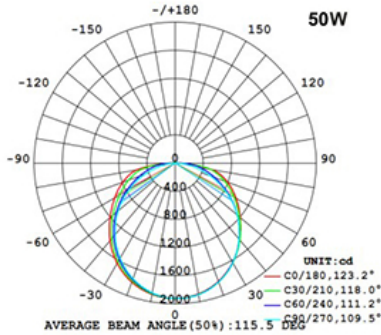

LED
TECHNOLOGY

50,000 Hours Life, 36/42/50Watt, 120-277VAC

Applications:

Ceiling, T-Bar Drop Ceiling, Troffer Replacement

Features:

- Adjustable Watt 36W, 42W or 50W
- Adjustable Lamp Color 3500K Warm White, 4000K Cool White or 5000K Day Light
- Instant On LED
- 10% 0-10V Dimming
- Low Profile Design.
- Non-Corrosive Powder Coated Steel Body.
- Includes Earth Quake Clips
- Can be Installed with Backup Batteries. (Sold Separately)
- Accessory Surface Mount Frame Available

Specification:

Input Line Voltage:	120-277VAC
Input Power:	36/42/50W
Input Line Frequency:	60Hz
Lamp Life (Rated):	50,000hrs
Minimum Starting Temp:	-20°C
Maximum Operating Temp:	40°C
CCT:	3500K/4000K/5000K
CRI:	≥80
Lumens:	4500/5250/6250
CBCP:	1114/1509/1925
Power Factor:	>0.90
THD:	10%
Dimmable:	10% 0~10V