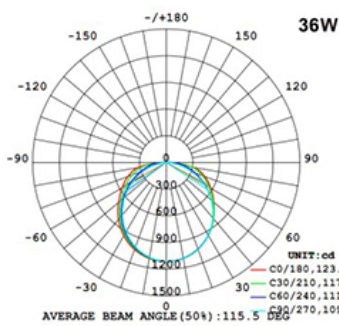

LED
TECHNOLOGY

50,000 Hours Life, 36/42/50Watt, 120-277VAC

Applications:

Ceiling, T-Bar Drop Ceiling, Troffer Replacement

Features:

- Adjustable Watt 36W, 42W or 50W
- Adjustable Lamp Color 3500K Warm White, 4000K Cool White or 5000K Day Light
- Instant On LED
- 10% 0-10V Dimming
- Low Profile Design.
- Non-Corrosive Powder Coated Steel Body.
- Includes Earth Quake Clips
- Can be Installed with Backup Batteries. (Sold Separately)
- Accessory Surface Mount Frame Available

Specification:

Input Line Voltage:	120-277VAC
Input Power:	36/42/50W
Input Line Frequency:	60Hz
Lamp Life (Rated):	50,000hrs
Minimum Starting Temp:	-20°C
Maximum Operating Temp:	40°C
CCT:	3500K/4000K/5000K
CRI:	≥80
Lumens:	4500/5250/6250
CBCP:	1114/1509/1925
Power Factor:	>0.90
THD:	10%
Dimmable:	10% 0~10V