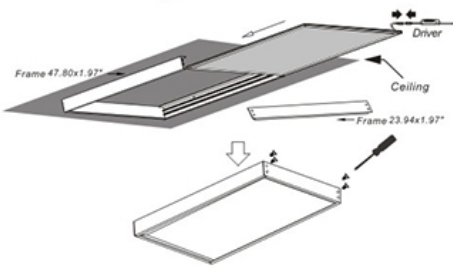

Accessories:

Surface Mounting Frame Kit

WARRANTY

5-YEAR *

Model:#	Description	Adjustable wattage	lumens
CL3X5P24-CCT	35/40/45/50 Watt LED Backlit Panel 3000K, 3500K Warm White/ 4000K Cool White/ 5000K Day Light	35/40/45/50W	4375/5000/5625/6250

* 5 Year Limited Warranty

UPC: 80680215602 6

Cyber Tech Lighting, Inc.
331 S. Hale Ave. Fullerton, CA 92831 USA.
Tel: 714-870-0794, 1-877-60CYBER Fax: 714-870-0795
www.cybertechlighting.com