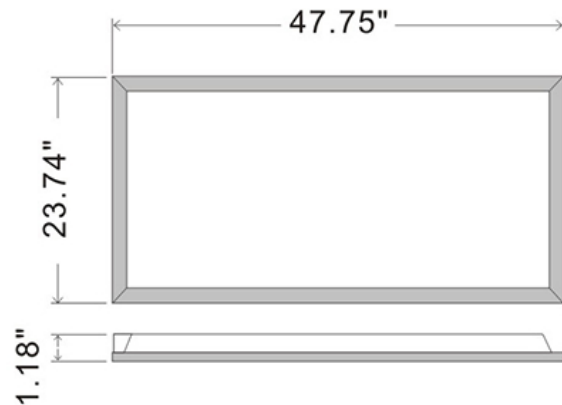

Accessories:

Surface Mounting Frame Kit

WARRANTY

5-YEAR *

Model:#	Description	Adjustable wattage	lumens
CL3X5P24-CCT	35/40/45/50 Watt LED Backlit Panel 3000K, 3500K Warm White/ 4000K Cool White/ 5000K Day Light	35/40/45/50W	4375/5000/5625/6250

* 5 Year Limited Warranty

UPC: 80680215602 6

Cyber Tech Lighting, Inc.
331 S. Hale Ave. Fullerton, CA 92831 USA.
Tel: 714-870-0794, 1-877-60CYBER Fax: 714-870-0795
www.cybertechlighting.com