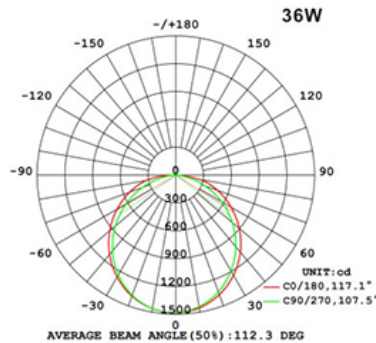

LED
TECHNOLOGY

50,000 Hours Life, 24/36Watt, 120/277VAC

Applications:

Ceiling, T-Bar Drop Ceiling, Troffer Replacement

Features:

- Adjustable Watt 24W or 36W
- Adjustable Lamp Color 4000K Cool White or 5000K Day Light
- Instant On LED
- 10% 0-10V Dimming
- Low Profile Design.
- Non-Corrosive Powder Coated Steel Body.
- Includes Earth Quake Clips
- Can be Installed with Backup Batteries. (Sold Separately)
- Accessory Surface Mount Frame Available

Specification:

Input Line Voltage:	120/277VAC
Input Power:	24/36W
Input Line Frequency:	50/60Hz
Lamp Life (Rated):	50,000hrs
Minimum Starting Temp:	-20°C
Maximum Operating Temp:	40°C
CCT:	4000K/5000K
CRI:	≥80
Lumens:	3000/4500
CBCP:	1059/1485
Power Factor:	> 0.90
THD:	10%
Dimmable:	10% 0~10V

Height	24W Eavg, Emax	24W Diameter	36W Eavg, Emax	36W Diameter
3.281ft	32.35, 98.40fc	8.948ft	45.38, 137.96fc	8.935ft
1m	348.2, 1059lx	272.73cm	488.4, 1485lx	272.33cm
6.562ft	8.086, 24.60fc	17.89ft	11.34, 34.48fc	17.87ft
2m	87.04, 264.8lx	545.46cm	122.1, 371.2lx	544.66cm
9.843ft	3.594, 10.93fc	26.84ft	5.042, 15.33fc	26.8ft
3m	38.49, 117.7lx	818.19cm	54.27, 165.0lx	816.99cm
13.12ft	2.022, 6.150fc	35.78ft	2.836, 8.621fc	35.74ft
4m	21.76, 66.20lx	1090.92cm	30.53, 92.80lx	1089.32cm
16.4ft	1.294, 3.936fc	44.74ft	1.815, 5.517fc	44.67ft
5m	13.93, 42.37lx	1363.65cm	19.54, 59.39lx	1361.66cm

Note: The Curves indicate the illuminated area and the average illumination when the luminaire is at different distance.

WARRANTY
5-YEAR *

Model:#	Description	wattage	lumens
CL3SID22-CCT	24/36 Watt LED Direct/Indirect Troffer 4000K Cool White/ 5000K Day Light	24/36W	3000/4500