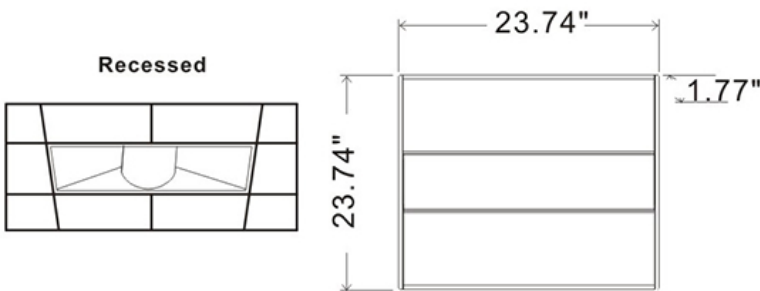

LED
TECHNOLOGY

50,000 Hours Life, 24/36Watt, 120/277VAC

Applications:

Ceiling, T-Bar Drop Ceiling, Troffer Replacement

Features:

- Adjustable Watt 24W or 36W
- Adjustable Lamp Color 4000K Cool White or 5000K Day Light
- Instant On LED
- 10% 0-10V Dimming
- Low Profile Design.
- Non-Corrosive Powder Coated Steel Body.
- Includes Earth Quake Clips
- Can be Installed with Backup Batteries. (Sold Separately)
- Accessory Surface Mount Frame Available

Height	24W Eavg, Emax	24W Diameter	36W Eavg, Emax	36W Diameter
3.281ft	32.35, 98.40fc	8.948ft	45.38, 137.96fc	8.935ft
1m	348.2, 1059lx	272.73cm	488.4, 1485lx	272.33cm
6.562ft	8.086, 24.60fc	17.89ft	11.34, 34.48fc	17.87ft
2m	87.04, 264.8lx	545.46cm	122.1, 371.2lx	544.66cm
9.843ft	3.594, 10.93fc	26.84ft	5.042, 15.33fc	26.8ft
3m	38.49, 117.7lx	818.19cm	54.27, 165.0lx	816.99cm
13.12ft	2.022, 6.150fc	35.78ft	2.836, 8.621fc	35.74ft
4m	21.76, 66.20lx	1090.92cm	30.53, 92.80lx	1089.32cm
16.4ft	1.294, 3.936fc	44.74ft	1.815, 5.517fc	44.67ft
5m	13.93, 42.37lx	1363.65cm	19.54, 59.39lx	1361.66cm