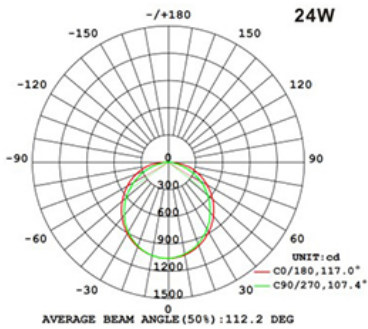

LED
TECHNOLOGY

50,000 Hours Life, 24/36Watt, 120/277VAC

Applications:

Ceiling, T-Bar Drop Ceiling, Troffer Replacement

Features:

- Adjustable Watt 24W or 36W
- Adjustable Lamp Color 4000K Cool White or 5000K Day Light
- Instant On LED
- 10% 0-10V Dimming
- Low Profile Design.
- Non-Corrosive Powder Coated Steel Body.
- Includes Earth Quake Clips
- Can be Installed with Backup Batteries. (Sold Separately)
- Accessory Surface Mount Frame Available

Specification:

Input Line Voltage:	120/277VAC
Input Power:	24/36W
Input Line Frequency:	50/60Hz
Lamp Life (Rated):	50,000hrs
Minimum Starting Temp:	-20°C
Maximum Operating Temp:	40°C
CCT:	4000K/5000K
CRI:	≥80
Lumens:	3000/4500
CBCP:	1059/1485
Power Factor:	> 0.90
THD:	10%
Dimmable:	10% 0~10V

Height	24W Eavg, Emax	24W Diameter	36W Eavg, Emax	36W Diameter
3.281ft	32.35, 98.40fc	8.948ft	45.38, 137.96fc	8.935ft
1m	348.2, 1059lx	272.73cm	488.4, 1485lx	272.33cm
6.562ft	8.086, 24.60fc	17.89ft	11.34, 34.48fc	17.87ft
2m	87.04, 264.8lx	545.46cm	122.1, 371.2lx	544.66cm
9.843ft	3.594, 10.93fc	26.84ft	5.042, 15.33fc	26.8ft
3m	38.49, 117.7lx	818.19cm	54.27, 165.0lx	816.99cm
13.12ft	2.022, 6.150fc	35.78ft	2.836, 8.621fc	35.74ft
4m	21.76, 66.20lx	1090.92cm	30.53, 92.80lx	1089.32cm
16.4ft	1.294, 3.936fc	44.74ft	1.815, 5.517fc	44.67ft
5m	13.93, 42.37lx	1363.65cm	19.54, 59.39lx	1361.66cm

Note: The Curves indicate the illuminated area and the average illumination when the luminaire is at different distance.

WARRANTY
5-YEAR *

Model:#	Description	wattage	lumens
CL3SID22-CCT	24/36 Watt LED Direct/Indirect Troffer 4000K Cool White/ 5000K Day Light	24/36W	3000/4500