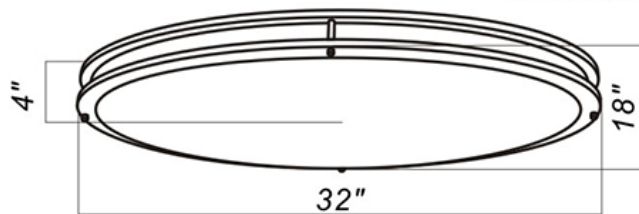

Specification:

Input Line Voltage:	120VAC
Input Power:	50W
Input Line Frequency:	60Hz
Lamp Life (Rated):	50,000hrs
Minimum Starting Temp:	-20°C/-4°F
Maximum Operating Temp:	40°C/104°F
CCT:	2700K/3000K/3500K/4000K/5000K
CRI:	>90
Lumens:	3700
CBCP:	1150
Dimmable:	Standard Triac Dimmer

DRIVER: Constant-current LED power supply.