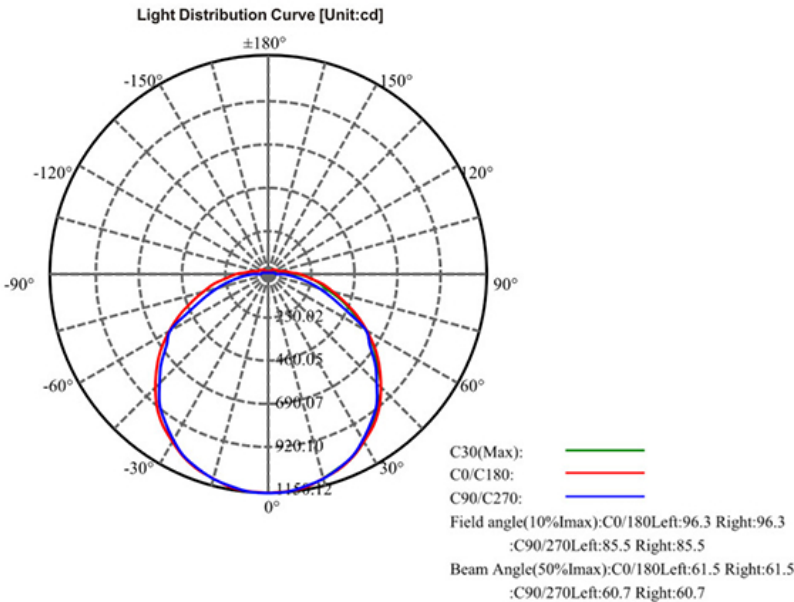

**Specification:**

Input Line Voltage:	120VAC
Input Power:	50W
Input Line Frequency:	60Hz
Lamp Life (Rated):	50,000hrs
Minimum Starting Temp:	-20°C/-4°F
Maximum Operating Temp:	40°C/104°F
CCT:	2700K/3000K/3500K/4000K/5000K
CRI:	>90
Lumens:	3700
CBCP:	1150
Dimmable:	Standard Triac Dimmer

DRIVER: Constant-current LED power supply.

Note: The Curves indicate the illuminated area and the average illumination when the luminaire is at different distance.

Model:#	Description	wattage	lumens
C35SAT/NS-LED	32" Oval LED Ceiling Fixture Adjustable 5CCT	50W	3700