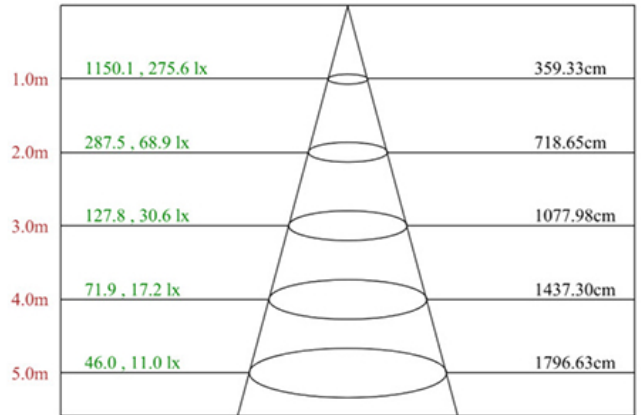

DRIVER: Constant-current LED power supply.

Note: The Curves indicate the illuminated area and the average illumination when the luminaire is at different distance.

Model:#	Description	wattage	lumens
C35SAT/NS-LED	32" Oval LED Ceiling Fixture Adjustable 5CCT	50W	3700