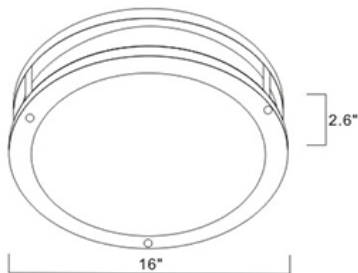

Height	Eavg, Emax	Angle: 120.72deg	Diameter
1m	133.0, 562.31x		351.48cm
2m	33.24, 140.61x		702.97cm
3m	14.78, 62.481x		1054.45cm
4m	8.311, 35.141x		1405.94cm
5m	5.319, 22.491x		1757.42cm
6m	3.694, 15.621x		2108.90cm
7m	2.714, 11.481x		2460.39cm
8m	2.078, 8.7861x		2811.87cm
9m	1.642, 6.9421x		3163.35cm
10m	1.330, 5.6231x		3514.84cm