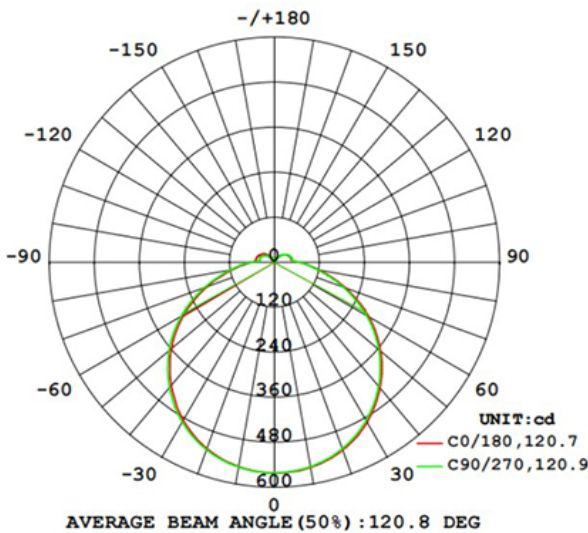

Height	Eavg, Emax	Angle: 120.72deg	Diameter
1m	133.0, 562.31x		351.48cm
2m	33.24, 140.61x		702.97cm
3m	14.78, 62.481x		1054.45cm
4m	8.311, 35.141x		1405.94cm
5m	5.319, 22.491x		1757.42cm
6m	3.694, 15.621x		2108.90cm
7m	2.714, 11.481x		2460.39cm
8m	2.078, 8.7861x		2811.87cm
9m	1.642, 6.9421x		3163.35cm
10m	1.330, 5.6231x		3514.84cm