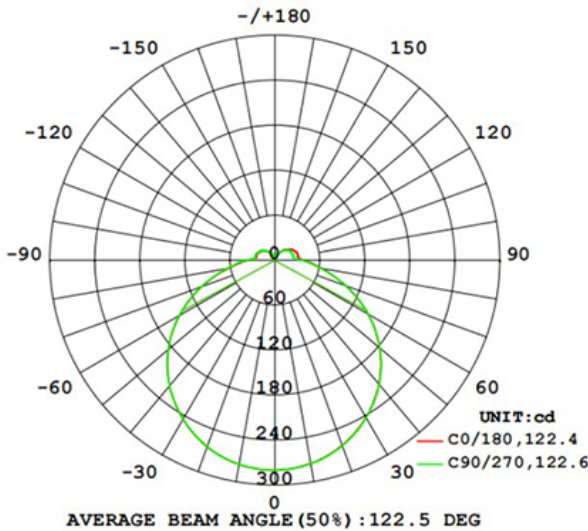

LED TECHNOLOGY

50,000 Hours Life, 15Watt, 120VAC 50/60Hz

Applications:

Entry Way, Kitchens, Hallways, Bathrooms,
Indoor and Damp Locations

Features:

- Adjustable 5CCT 2700K, 3000K, 3500K, 4000K, 5000K
- Non-Corrosive Coated Steel Body
- Acrylic Lens
- 50,000 Hours Life
- Dims on Most Standard Household Dimmers
- 90 CRI for True color under light
- Smooth Dimming Down to 10% Or Lower
- No Buzzing or Humming

ADJUSTABLE LIGHT COLOR

Specification:

Input Line Voltage:	120VAC
Input Power:	15W
Input Line Frequency:	60Hz
Lamp Life (Rated):	50,000hrs
Minimum Starting Temp:	-20°C/-4°F
Maximum Operating Temp:	40°C/104°F
Adjustable CCT:	2700K/3000K/3500K/4000K/5000K
CRI:	>90
Lumens:	1050
CBCP:	285
Dimmable:	Standard Triac Dimmer

Height	Eavg, Emax	Angle: 121.91deg	Diameter
1m	66.73, 282.11x		360.11cm
2m	16.68, 70.541x		720.22cm
3m	7.414, 31.351x		1080.34cm
4m	4.171, 17.631x		1440.45cm
5m	2.669, 11.291x		1800.56cm
6m	1.854, 7.8371x		2160.67cm
7m	1.362, 5.7581x		2520.79cm
8m	1.043, 4.4081x		2880.90cm
9m	0.8238, 3.4831x		3241.01cm
10m	0.6673, 2.8211x		3601.12cm

Note: The Curves indicate the illuminated area and the average illumination when the luminaire is at different distance.

CLARITY-WIDE-SPECTRUM TRUE-COLOR-LED

MAKES COLORS VIVID & TRUE

THIS FIXTURE USES THE LATEST ADVANCED LED CHIP. THIS CHIP IS A HIGH COLOR RENDERING CHIP (90 CRI). THIS MEANS THE COLORS YOU SEE UNDER THIS LIGHT WILL BE TRUER AND CLEARER.