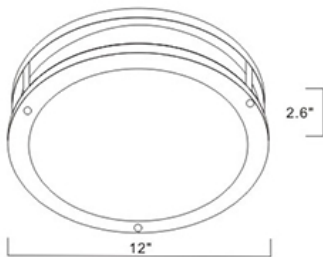

Height	Eavg, Emax	Angle: 121.91deg	Diameter
1m	66.73, 282.11x		360.11cm
2m	16.68, 70.541x		720.22cm
3m	7.414, 31.351x		1080.34cm
4m	4.171, 17.631x		1440.45cm
5m	2.669, 11.291x		1800.56cm
6m	1.854, 7.8371x		2160.67cm
7m	1.362, 5.7581x		2520.79cm
8m	1.043, 4.4081x		2880.90cm
9m	0.8238, 3.4831x		3241.01cm
10m	0.6673, 2.8211x		3601.12cm