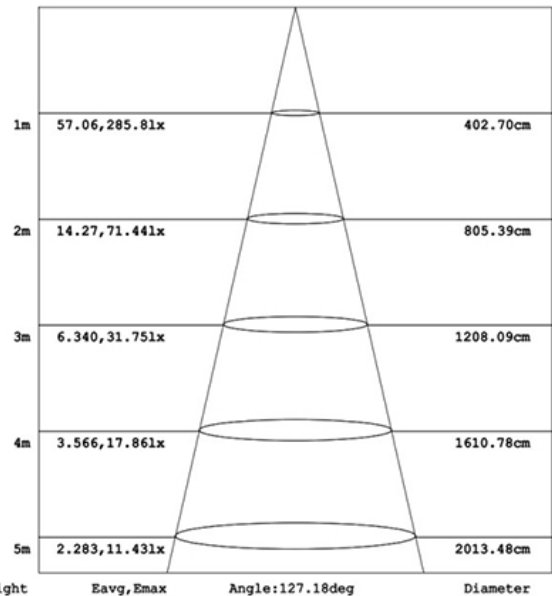

Specification:

Input Line Voltage:	120VAC
Input Power:	15W
Input Line Frequency:	60Hz
Lamp Life (Rated):	50,000hrs
Minimum Starting Temp:	-20°C/-4°F
Maximum Operating Temp:	40°C/104°F
Adjustable CCT:	2700K/3000K/3500K/4000K/5000K
CRI:	>90
Lumens:	950
CBCP:	285
Dimmable:	Standard Triac Dimmer