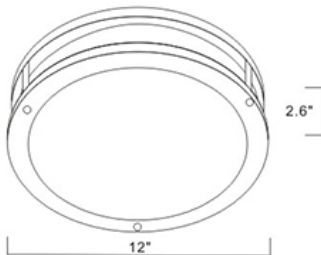

Specification:

Input Line Voltage:	120VAC
Input Power:	15W
Input Line Frequency:	60Hz
Lamp Life (Rated):	50,000hrs
Minimum Starting Temp:	-20°C/-4°F
Maximum Operating Temp:	40°C/104°F
Adjustable CCT:	2700K/3000K/3500K/4000K/5000K
CRI:	>90
Lumens:	950
CBCP:	285
Dimmable:	Standard Triac Dimmer