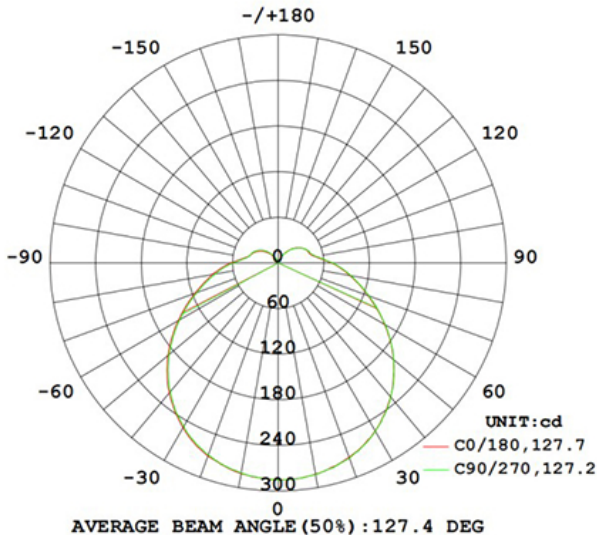

LED TECHNOLOGY

50,000 Hours Life, 15Watt, 120VAC 50/60Hz

Applications:

Entry Way, Kitchens, Hallways, Bathrooms,
Indoor and Damp Locations

Features:

- Adjustable 5CCT 2700K, 3000K, 3500K, 4000K, 5000K
- Non-Corrosive Coated Steel Body
- Acrylic Lens
- 50,000 Hours Life
- Dims on Most Standard Household Dimmers
- 90 CRI for True color under light
- Smooth Dimming Down to 10% Or Lower
- No Buzzing or Humming

Specification:

Input Line Voltage:	120VAC
Input Power:	15W
Input Line Frequency:	60Hz
Lamp Life (Rated):	50,000hrs
Minimum Starting Temp:	-20°C/-4°F
Maximum Operating Temp:	40°C/104°F
Adjustable CCT:	2700K/3000K/3500K/4000K/5000K
CRI:	>90
Lumens:	950
CBCP:	285
Dimmable:	Standard Triac Dimmer