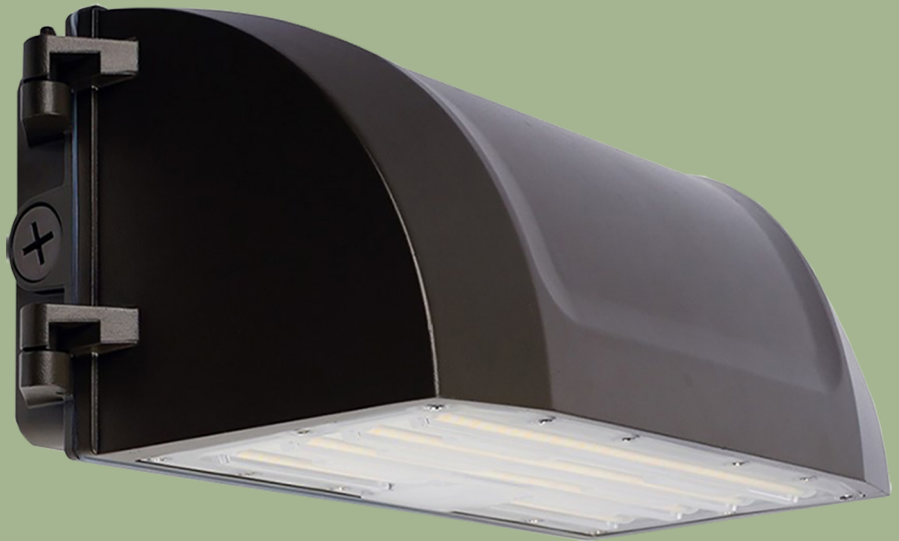

FULL CUT-OFF WALL LIGHT

FEATURES:

Adjustable Wattage

45 WATTS	6770 LUMENS
60 WATTS	8710 LUMENS
75 WATTS	10580 LUMENS

Adjustable Light Color

Outdoor Use

**5-YEAR
WARRANTY**

**Model#:
LWP467FCO/CCT**

Size: L 12.61" x W 6.86" x D 5.1"

- Adjustable Wattage & Adjustable Light Color
- Replaces a 100W HID Unit
- Aluminum Rust-Proof Body, PC Lens
- Quick Disconnect Photocell
- 1-10V Dimmable
- 120-277 Dual Voltage
- 50,000 Hours Life
- Suitable for Wet Locations
- DLC Listed
- Optional Battery Backup Available