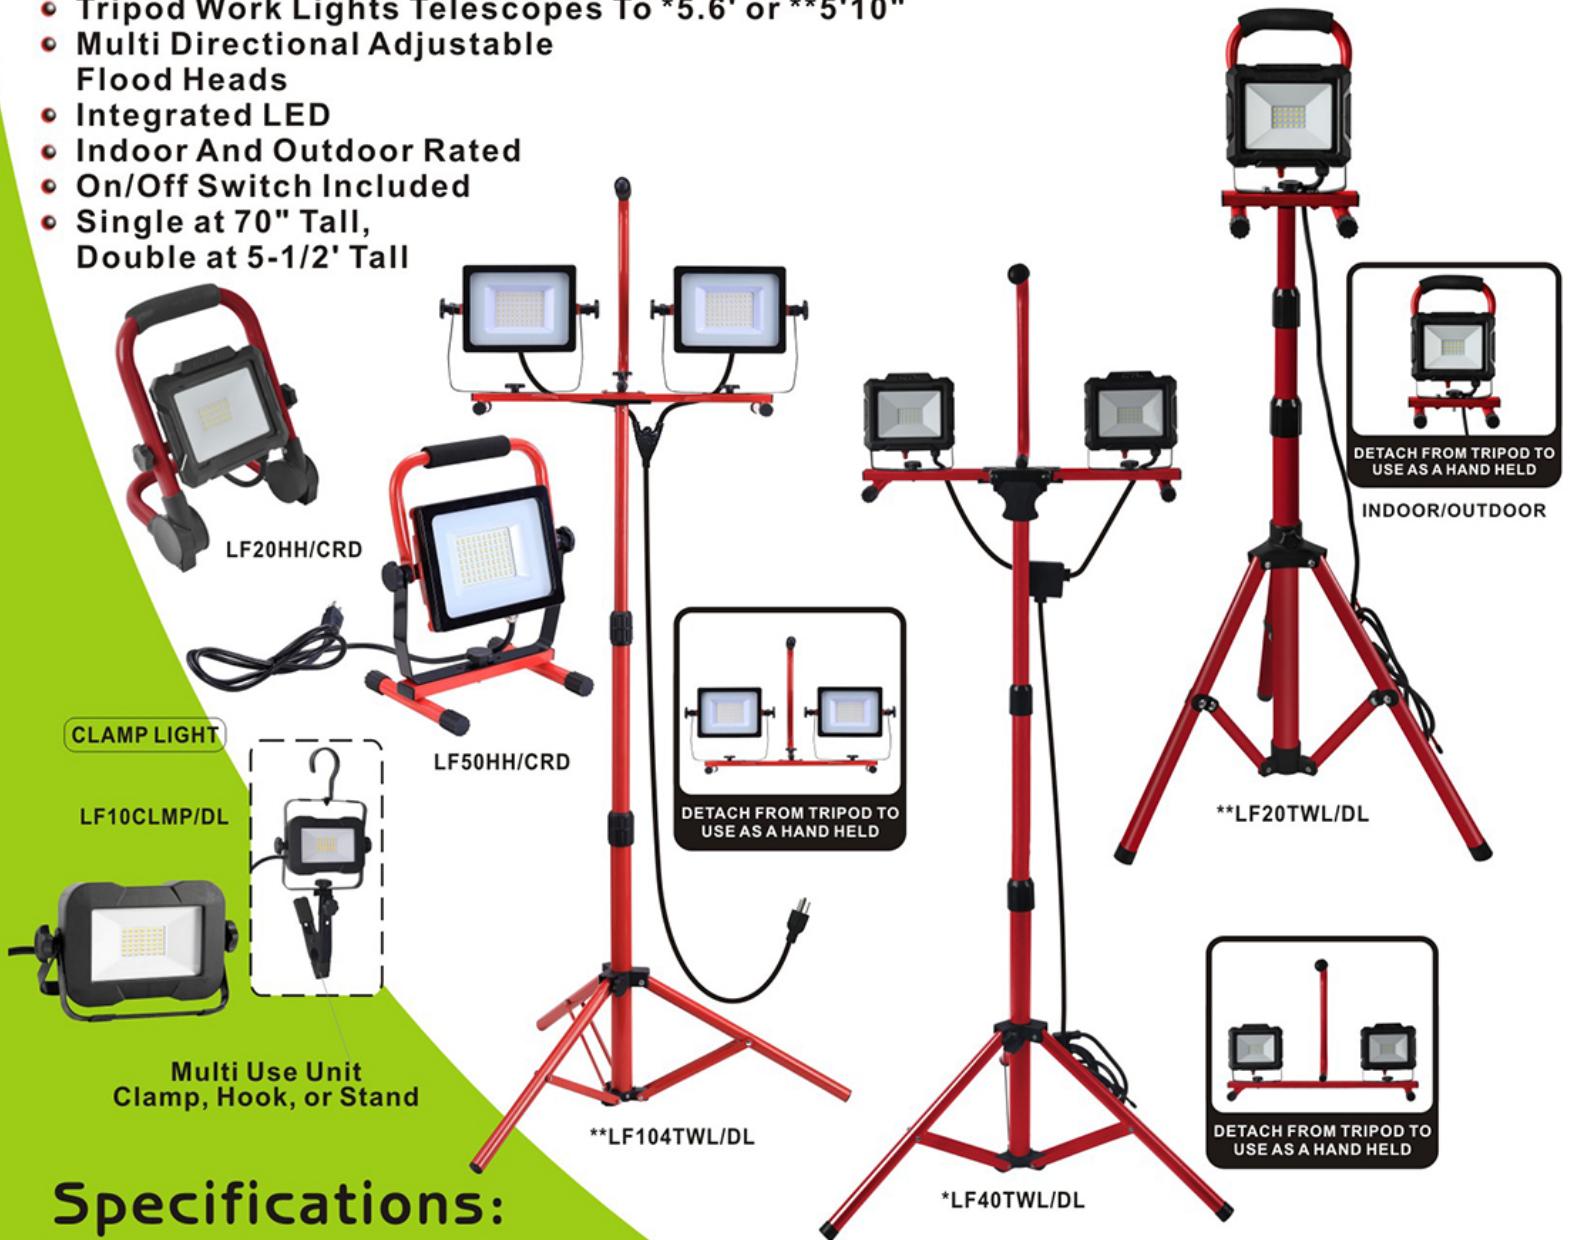

PORTABLE LED FLOOD WORK LIGHTS

Features:

- Cool To The Touch
- Tripod Work Lights Telescopes To *5.6' or **5'10"
- Multi Directional Adjustable Flood Heads
- Integrated LED
- Indoor And Outdoor Rated
- On/Off Switch Included
- Single at 70" Tall, Double at 5-1/2' Tall

Specifications:

Model#	Description	Watts	Lumens	Kelvin Color	Lamp Life	Case	UPC Prefix 680596
LF10CLMP/DL	16W Black Color Clamp Light Unit 5' Cord	16	1800	5000K	30000 Hours	10	58323-3
LF20HH/CRD	20W Red Color Hand Held Unit 5' Cord, Magnetic Base	20	2000	5000K	50000 Hours	6	58196-3
LF50HH/CRD	52W Red Color Hand Held Unit 5' Cord, Magnetic Base	52	5000	5000K	30000 Hours	6	80680215653-8
LF20TWT/DL	20W Single Head, Red Color Head Tripod Unit 9' Cord, Magnetic Base	20	2200	5000K	50000 Hours	2	58184-0
LF40TWT/DL	40W Dual Head, Red Color Head Tripod Unit 10' Cord	40	4000	5000K	30000 Hours	2	58183-3
LF104TWT/DL	104W Dual Head, Red Color Head Tripod Unit 6' Cord	104	10000	5000K	30000 Hours	2	80680215638-5