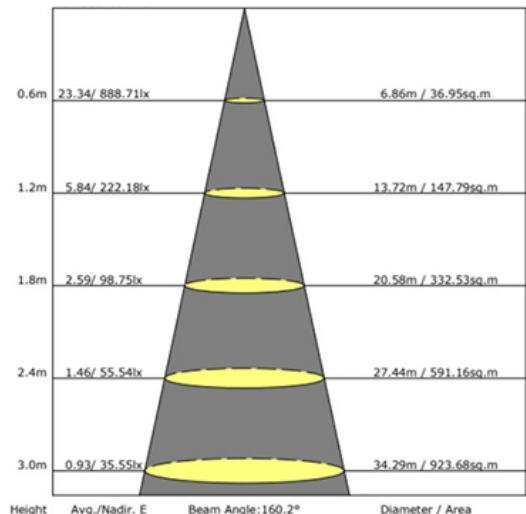

LED
TECHNOLOGY

50,000 Hours Life, 15 Watt, 120VAC, 90CRI

Applications:

6" Recessed, Down Light with J-Box
Indoor And Damp Locations Use

Features:

- Pivoting Gimbal head
- Adjustable CCT 2700K, 3000K, 3500K, 4000K, and 5000K
- Replace Incandescent Save 80% Energy (75 Watt Equivalent)
- Rated Life of 50,000 Hr
- Dims on Most Standard Household Dimmers Down to 10%
- IC Rated
- Flicker Free
- High Efficacy 90CRI True Color
- Knockout for Romex or Flex Connection

Specification:

Input Line Voltage:	120VAC
Input Power:	15W
Input Line Frequency:	60Hz
Lamp Life (Rated):	50,000hrs
Minimum Starting Temp:	-20°C/-4°F
Maximum Operating Temp:	40°C/104°F
Adjustable CCT:	2700K/3000K/3500K/4000K/5000K
CRI:	≥90
Lumens:	900
Beam Angle:	100°
CBCP:	319
Dimmable:	Standard Triac Dimmer

EASY INSTALLATION

Note: The curves indicate the illuminated area and the average illumination when the luminaire is at different distance.

WARRANTY
2-YEAR*

Model:#	Description	wattage	lumens	Socket
LC12RT6-NCBXPVT/CCT	6 Inch Gimbal Down Light Dimmable With J-Box, 5CCT	15W	900	N/A