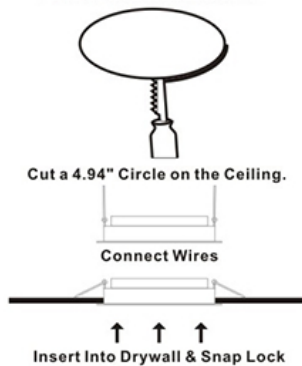

LED
TECHNOLOGY

50,000 Hours Life, 15 Watt, 120VAC, 90CRI

Applications:

6" Recessed, Down Light with J-Box
Indoor And Damp Locations Use

Features:

- Pivoting Gimbal head
- Adjustable CCT 2700K, 3000K, 3500K, 4000K, and 5000K
- Replace Incandescent Save 80% Energy (75 Watt Equivalent)
- Rated Life of 50,000 Hr
- Dims on Most Standard Household Dimmers Down to 10%
- IC Rated
- Flicker Free
- High Efficacy 90CRI True Color
- Knockout for Romex or Flex Connection

Specification:

Input Line Voltage:	120VAC
Input Power:	15W
Input Line Frequency:	60Hz
Lamp Life (Rated):	50,000hrs
Minimum Starting Temp:	-20°C/-4°F
Maximum Operating Temp:	40°C/104°F
Adjustable CCT:	2700K/3000K/3500K/4000K/5000K
CRI:	≥90
Lumens:	900
Beam Angle:	100°
CBCP:	319
Dimmable:	Standard Triac Dimmer

EASY INSTALLATION

Note: The curves indicate the illuminated area and the average illumination when the luminaire is at different distance.

WARRANTY
2-YEAR*

Model:#	Description	wattage	lumens	Socket
LC12RT6-NCBXPVT/CCT	6 Inch Gimbal Down Light Dimmable With J-Box, 5CCT	15W	900	N/A