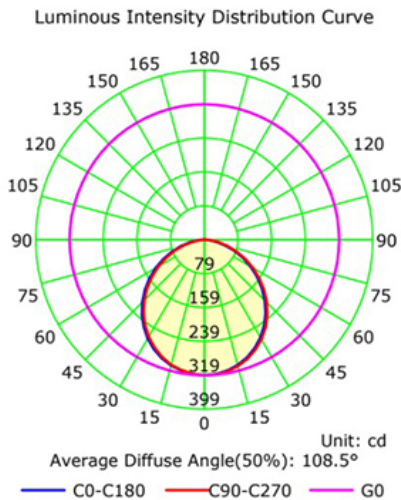

LED
TECHNOLOGY

50,000 Hours Life, 15 Watt, 120VAC, 90CRI

Applications:

6" Recessed, Down Light with J-Box
Indoor And Damp Locations Use

Features:

- Pivoting Gimbal head
- Adjustable CCT 2700K, 3000K, 3500K, 4000K, and 5000K
- Replace Incandescent Save 80% Energy (75 Watt Equivalent)
- Rated Life of 50,000 Hr
- Dims on Most Standard Household Dimmers Down to 10%
- IC Rated
- Flicker Free
- High Efficacy 90CRI True Color
- Knockout for Romex or Flex Connection

Specification:

Input Line Voltage:	120VAC
Input Power:	15W
Input Line Frequency:	60Hz
Lamp Life (Rated):	50,000hrs
Minimum Starting Temp:	-20°C/-4°F
Maximum Operating Temp:	40°C/104°F
Adjustable CCT:	2700K/3000K/3500K/4000K/5000K
CRI:	≥90
Lumens:	900
Beam Angle:	100°
CBCP:	319
Dimmable:	Standard Triac Dimmer